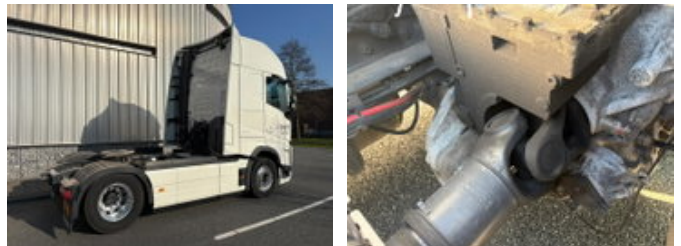

Volvo FH 13.500 4x2 I-Parc Cool Euro 6 PTO RETARDER Hydraulic

General features

Brand	Volvo
Model	FH 13.500
Subcategory	Cab over engine
Licence plate	BB-690-P
Odometer reading	138.422km
Construction year	2025
Date of first registration	22-08-2025
Color	White
Condition	Used
General condition	Good
Fuel	Diesel
Emission class	Euro 6

Characteristics

Empty weight	8.033kg
Load capacity	12.967kg
GVW	21.000kg
Cabin	Sleeper cabin
Cylinder contents	12.777cc

Volvo FH 13.500 4x2 I-Parc Cool Euro 6 PTO RETARDER Hydraulic

Technical specifications

Number of axes	2
Axis configuration	4x2
Transmission	Automatic
Engine output	375

Accessories

- Adaptive Cruise Control
- Alarm
- Automatic
- Bluetooth
- Climate control
- Electric windows
- Closed cabin
- Keyless Go
- Towbar
- Rotating beacon
- Air conditioning
- Aluminium fuel tank
- Cruise control
- Roof spoiler
- Electrically operated windows
- Refrigerator
- Alloy wheels
- PTO
- Radio/CD player
- Visor